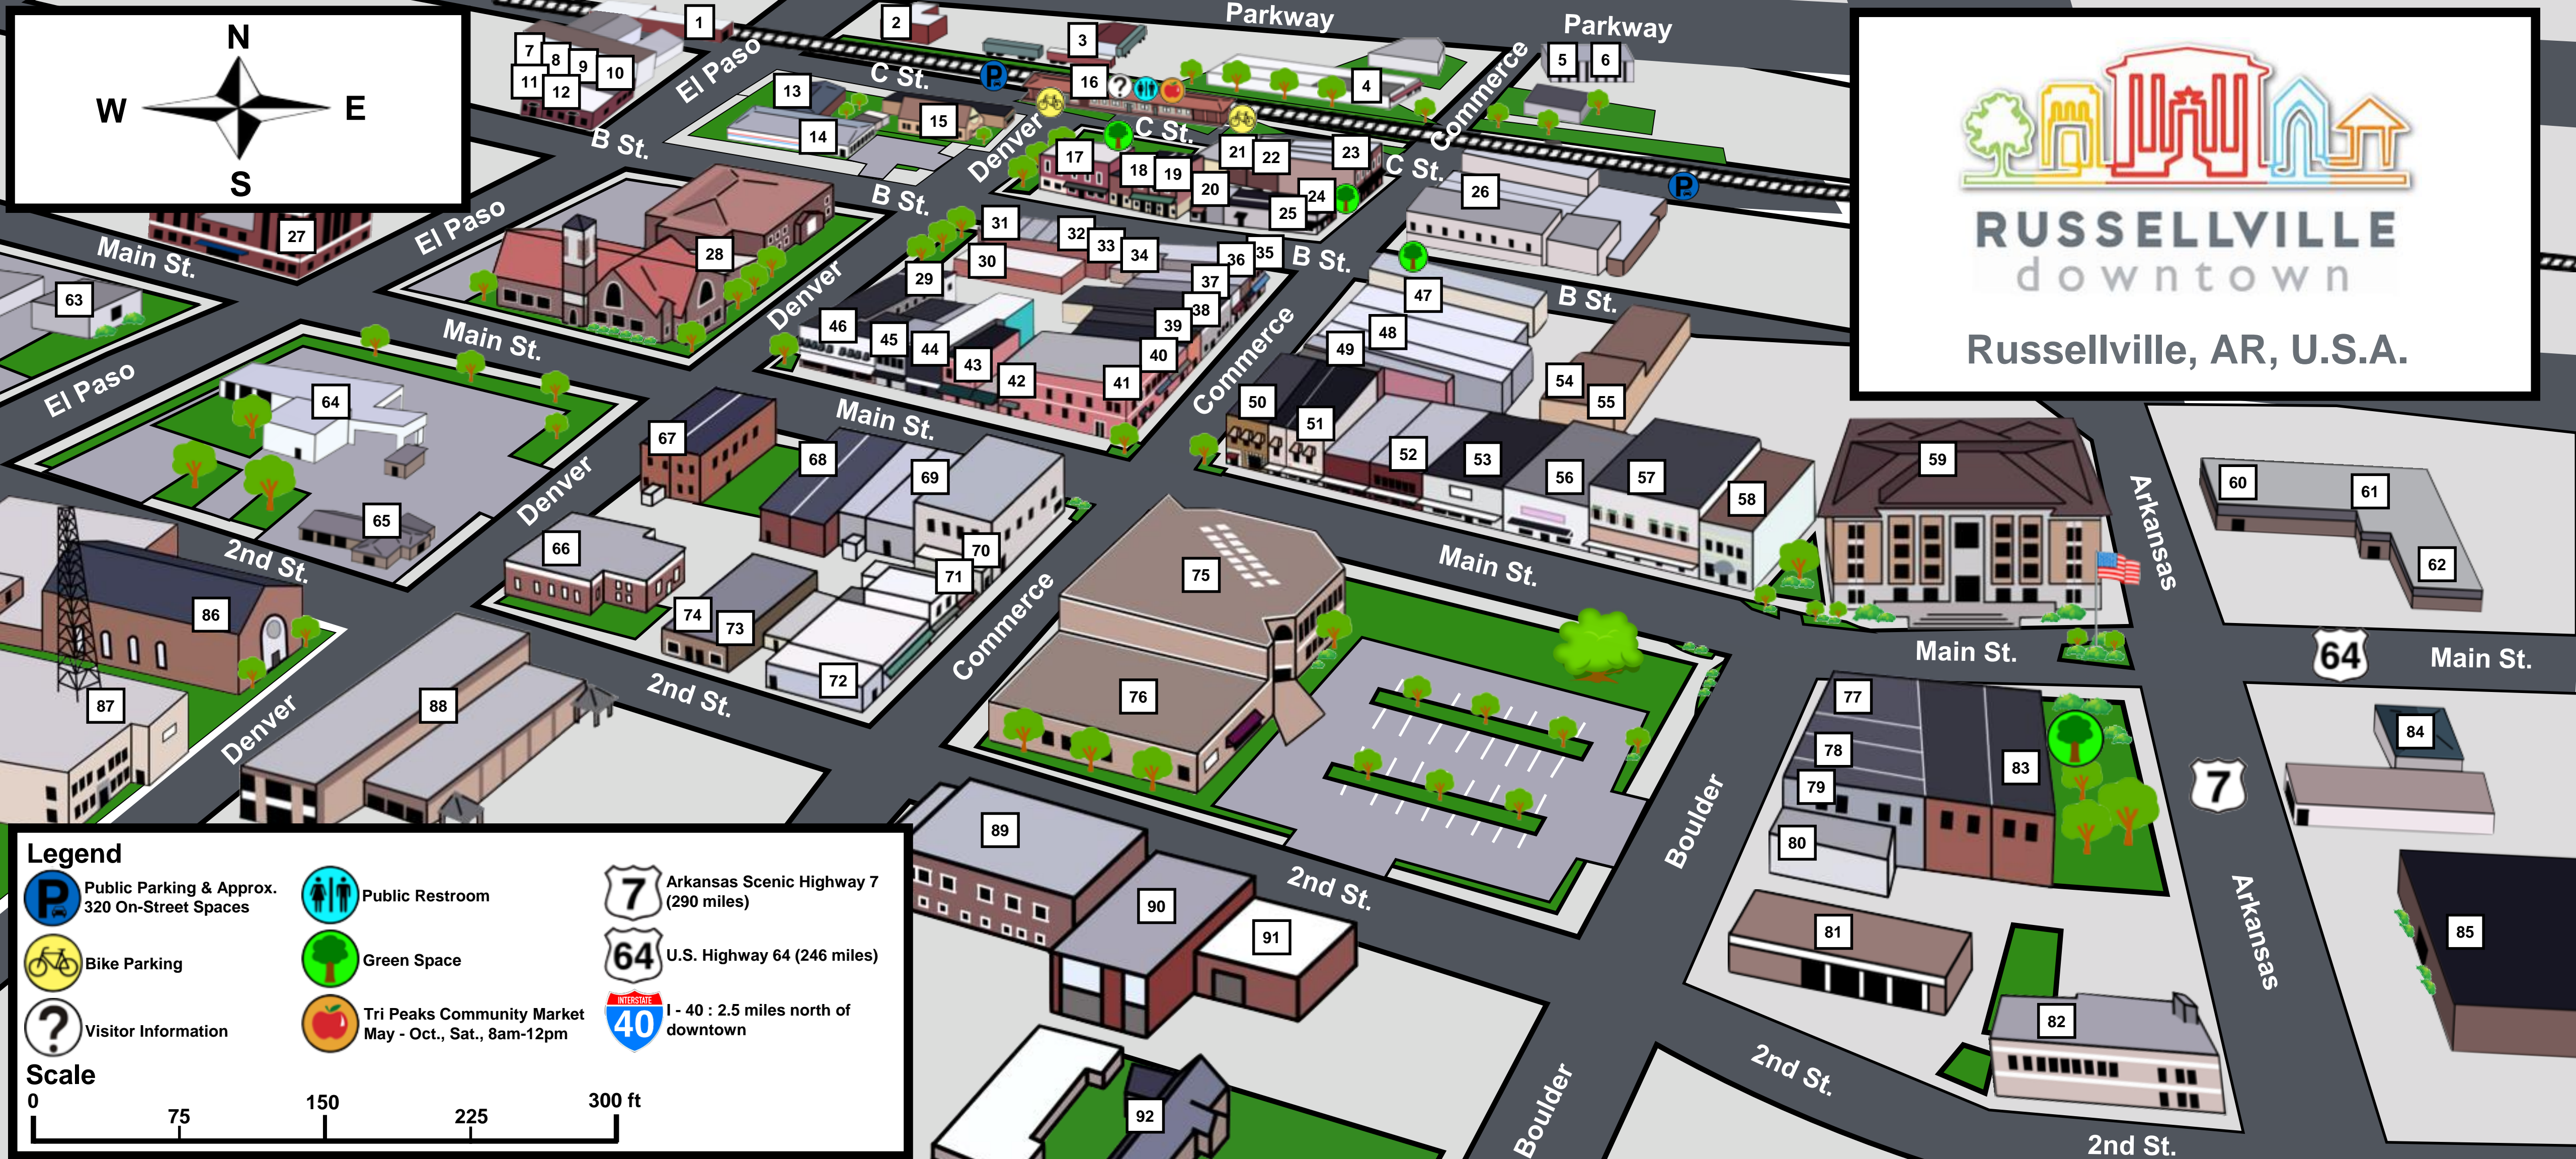

RUSSELLVILLE
downtown

Russellville, AR, U.S.A.

Legend

- Public Parking & Approx. 320 On-Street Spaces
- Bike Parking
- Visitor Information
- Public Restroom
- Green Space
- Tri Peaks Community Market May - Oct., Sat., 8am-12pm
- Arkansas Scenic Highway 7 (290 miles)
- U.S. Highway 64 (246 miles)
- I-40 : 2.5 miles north of downtown